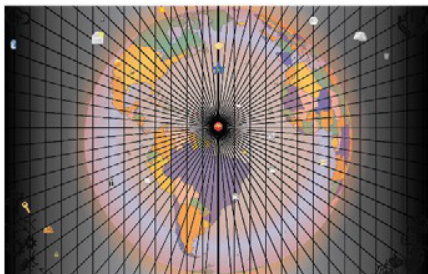

Desktop Daily, 2016
Inkjet on canvas
40 x 60 inches
Edition of 3

Mondus Globus (dark), 2015
Inkjet on photopaper
13 x 19 inches
Edition of 3

EQUITY GALLERY

Laser disc chairs, 2016
Laser discs and LED lights
36 x 48 x 18 inches
Unique