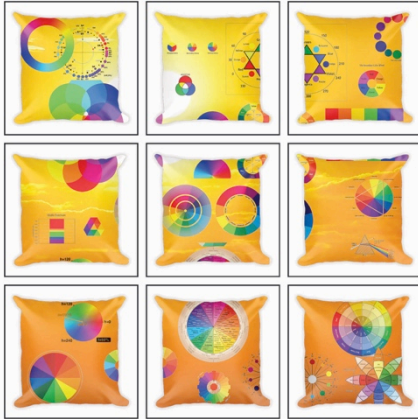

EQUITY GALLERY

Color Wheel, 2015
9 pillows
18 x 18 inches each