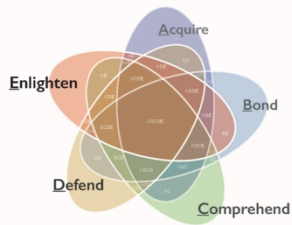

Linked Databases as of August 2014, 2015
Inkjet on canvas
53 x 80 inches
Edition of 3

Web w(Hole), 2015
Inkjet on PhotoTex, mounted on steel
24 x 24 inches
Unique

EQUITY GALLERY

Sprite Kite, 2013
Algorithmic loop
Dimensions variable
Edition of 5

Silvershed paperweight
Aluminum paint on ceramic
2 x 2 x 1.5 inches

Madonna, 2015
Inkjet on paper and DVD
5 x 5 inches
Edition of 100

EQUITY GALLERY

THE FIFTH DIMENSION

5D, 2011-16
Hardcover book
8.5 x 11 inches
Available for purchase at crosbystreetpress.com