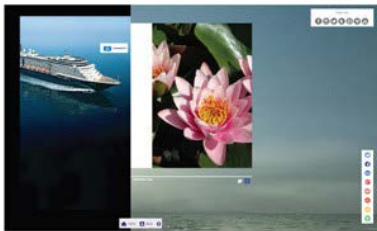

Silvershed paperweight
Aluminum paint on ceramic
2 x 2 x 1.5 inches

Madonna, 2015
Inkjet on paper and DVD
5 x 5 inches
Edition of 100

EQUITY GALLERY

THE FIFTH DIMENSION

5D, 2011-16
Hardcover book
8.5 x 11 inches
Available for purchase at crosbystreetpress.com