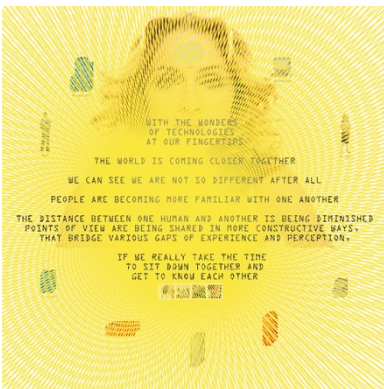

Madonna, 2015
Inkjet on paper and DVD
5 x 5 inches
Edition of 100