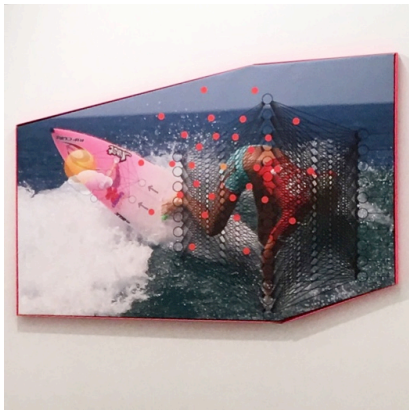

Goodbye Computer (Cosmic ADD), 2015
Inkjet on paper
19 x 13 inches
Edition of 3

EQUITY GALLERY

Full Mesh Services (Meditation Parks), 2015
Inkjet on photopaper
20 x 14 inches
Edition of 3

Suicide Dive (seacoast emoji marquee), 2015
Online animation
Dimensions variable
Edition of 5

Votif Motif, 2015
Video loop on 7 Fire tablets
Configuration variable
Edition of 3

EQUITY GALLERY

Natural Artificial Neural Networks (Bethany Hamilton), 2015
Inkjet on canvas in artist frame
40 x 60 inches
Unique