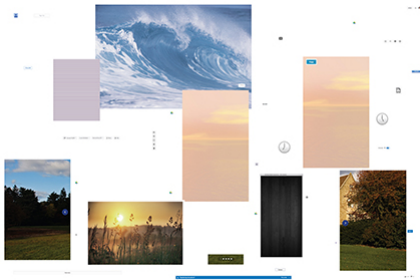

Green Grass, 2006
Powder coated steel
12 x 24 x 3 inches
Set of 5
Edition of 5 + 2APs

Cell block, 2015
Inkjet on vinyl, wood, steel, faux brick
36 x 36 inches

EQUITY GALLERY

Commerce For Enlightenment, 2015
Inkjet on paper
20 x 16 inches
Edition of 100 each